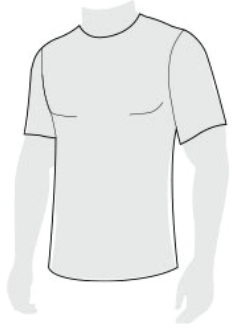

**FITTED**

A tight, compressive fit.

**SLIM**

Slim, not compressive fit.

**REGULAR**

A comfortable fit, neither slim nor oversized.

# SIZING

WOMEN			
Product Label	BUST	WAIST	HIP
XXS	73 - 76 cm	57 - 60 cm	82 - 85 cm
XS	77 - 82 cm	61 - 66 cm	86 - 91 cm
S	83 - 88 cm	67 - 72 cm	92 - 97 cm
M	89 - 94 cm	73 - 78 cm	98 - 103 cm
L	95 - 101 cm	79 - 85 cm	104 - 110 cm
XL	102 - 109 cm	86 - 94 cm	111 - 117 cm
XXL	110 - 118 cm	95 - 104 cm	118 - 125 cm

MEN			
Product Label	CHEST	WAIST	HIP
XS	82 - 87 cm	71 - 75 cm	82 - 86 cm
S	88 - 94 cm	76 - 82 cm	87 - 93 cm
M	95 - 102 cm	83 - 90 cm	94 - 101 cm
L	103 - 111 cm	91 - 99 cm	102 - 110 cm
XL	112 - 121 cm	100 - 109 cm	111 - 119 cm
XXL	122 - 132 cm	110 - 121 cm	120 - 128 cm
3XL	133 - 144 cm	122 - 134 cm	129 - 138 cm