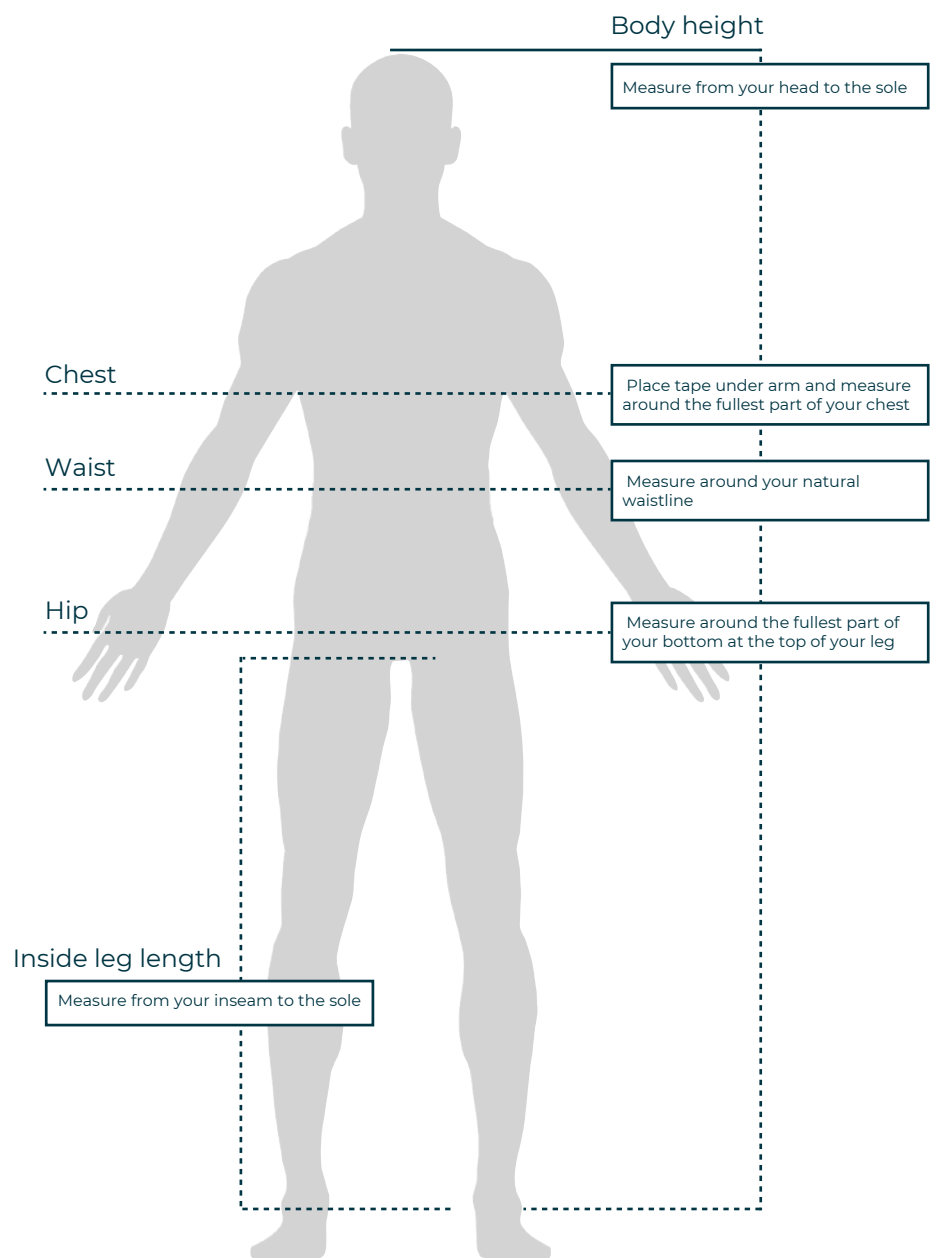

**FITTED**

A tight, compressive fit.

**SLIM**

Slim, not compressive fit.

**REGULAR**

A comfortable fit, neither slim nor oversized.

# SIZING

WOMEN			
Product Label	BUST	WAIST	HIP
XXS	73 - 76 cm	57 - 60 cm	82 - 85 cm
XS	77 - 82 cm	61 - 66 cm	86 - 91 cm
S	83 - 88 cm	67 - 72 cm	92 - 97 cm
M	89 - 94 cm	73 - 78 cm	98 - 103 cm
L	95 - 101 cm	79 - 85 cm	104 - 110 cm
XL	102 - 109 cm	86 - 94 cm	111 - 117 cm
XXL	110 - 118 cm	95 - 104 cm	118 - 125 cm

WOMEN INTERNATIONAL CONVERSION CHART					
Product Label	US	UK	DE	FR	IT
XXS		0 - 2	26 - 28	28 - 30	32 - 34
XS	0 - 2	4 - 6	30 - 32	32 - 34	36 - 38
S	4 - 6	8 - 10	34 - 36	36 - 38	40 - 42
M	8 - 10	12 - 14	38 - 40	40 - 42	44 - 46
L	12 - 14	16 - 18	42 - 44	44 - 46	48 - 50
XL	16 - 18	20 - 22	46 - 48	48 - 50	52 - 54
XXL	20 - 22	24 - 26	50 - 52	52 - 54	56 - 58

## HOW TO GET THE RIGHT FIT

To measure your clothing size follow these instructions:

- 1. CHEST**  
To get the right size run a flexible tape measure across the fullest area of your chest, holding the tape measure horizontally.
- 2. WAIST**  
Measure around the narrowest part of the waist, keeping the tape horizontal.
- 3. HIP**  
Stand with your feet together and measure around the fullest point of the hip, keeping the tape measure horizontally.